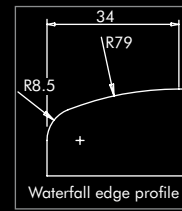

A waterfall edge door made from MDF. Finished with a polyester high gloss coloured paint and hand polished.

price group

£: 6

type:
vinyl

T: V

group:
curved profile

G: CP

style:
contemporary