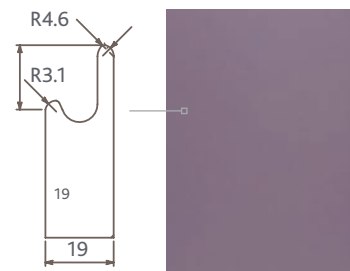

A slab style door with a discrete integrated opening groove. Made from high quality high density fibreboard and finished in a matt paint colour.

*Photographs shown are for illustration purposes only. Some products shown are not available in the Richmond Cabinet Company's current range.