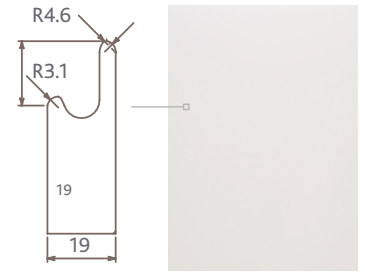

## Deco White

This sleek and smart White kitchen creates a bold fashion statement. Part of the seamless Deco range of kitchens, this door can be mixed with others in the range to create a very contemporary look.

A slab style door with a discrete integrated opening groove. Made from high quality high density fibreboard and finished in a matt paint colour.

\*Photographs shown are for illustration purposes only. Some products shown are not available in the Richmond Cabinet Company's current range.