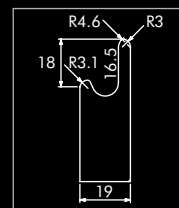

A slab style door with a discrete integrated opening groove. Made from high quality medium density fibreboard and finished in a matt paint colour.

price group

£: 6

type:
painted MDF

T: PMDF

group:
deco

G: D