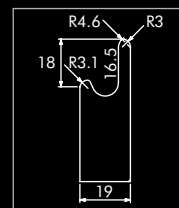

A slab style door with a discrete integrated opening groove. Made from high quality medium density fibreboard and finished in a matt paint colour.

price group

£: 6

type:

painting MDF

T: PMDF

group:

deco